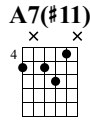

Lydian Dominant licks

Jens Larsen

<http://www.jenslarsen.nl>

Standard tuning

♩ = 220

Example 1

A7(#11)

E-Git

Example 1: A7(#11) lick. Treble clef, key signature of two sharps, 4/4 time signature. The lick starts with a chord (mf) and a melodic line. The guitar tablature shows frets 4, 5, 6, 7, 8, 9.

Example 2

A7(#11)

Example 2: A7(#11) lick. Treble clef, key signature of two sharps. The lick starts with a chord and a melodic line. The guitar tablature shows frets 4, 5, 6, 7, 8, 9, 10, 11.

Example 3

A7(#11)

Example 3: A7(#11) lick. Treble clef, key signature of two sharps. The lick starts with a chord and a melodic line. The guitar tablature shows frets 5, 6, 7, 8, 9, 10, 11.

Example 4

A7(#11)

Example 4: A7(#11) lick. Treble clef, key signature of two sharps. The lick starts with a chord and a melodic line. The guitar tablature shows frets 7, 8, 9, 10, 11, 12.