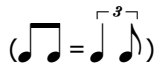

# Walking Bass and Chords - Bb Blues

Jens Larsen

<http://www.jenslarsen.nl>

Standard tuning

♩ = 165

Example 1 - Walking Bass

**Bb7 Eb7 Bb7 Fm7 E7**

*mf*