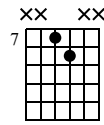

5 Jazz - F Blues - Shells

Standard tuning

♩ = 120

F7

B \flat 7

F7

F7

jz.guit.

B \flat 7

Bdim

F7

A \emptyset

D7

Gm7

C7

F7