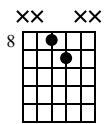

5 Jazz - F Blues - Shells

Standard tuning

♩ = 120

F7

B \flat 7

F7

F7

jz.guit.

B \flat 7

Bdim

F7

A \emptyset

D7

Gm7

C7

F7