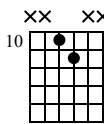

5 Jazz - F Blues - Shells

Standard tuning

♩ = 120

F7

B $\flat$ 7

F7

F7

jz.guit.

B $\flat$ 7

Bdim

F7

A $\emptyset$

D7

Gm7

C7

F7

D7

Gm7

C7