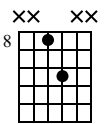

5 Jazz - F Blues - Shells

Standard tuning

♩ = 120

F7

B \flat 7

F7

F7

jz.guit.

B \flat 7

Bdim

F7

A \emptyset

D7

Gm7

C7

F7