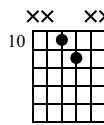

5 Jazz - F Blues - Shells

Standard tuning

♩ = 120

F7

B \flat 7

F7

F7

jz.guit.

B \flat 7

Bdim

F7

A \emptyset

D7

Gm7

C7

F7