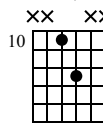

5 Jazz - F Blues - Shells

Standard tuning

♩ = 120

F7

B \flat 7

F7

F7

jz.guit.

B \flat 7

Bdim

F7

A \emptyset

D7

Gm7

C7

F7