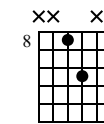

5 Jazz - F Blues - Shells

Standard tuning

♩ = 120

F7

B $\flat$ 7

F7

F7

jz.guit.

B $\flat$ 7

Bdim

F7

A $\emptyset$

D7

Gm7

C7

F7

D7

Gm7

C7