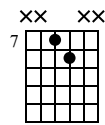

5 Jazz - F Blues - Shells

Standard tuning

♩ = 120

F7

B \flat 7

F7

F7

jz.guit.

B \flat 7

Bdim

F7

A \emptyset

D7

Gm7

C7

F7