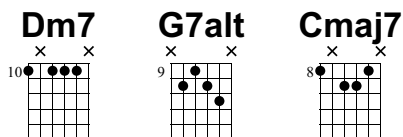

Easy Jazz Licks - How To Use The Pentatonic Scale

Standard tuning

♩ = 120

Example 1 - The Scales

1 2 3

TAB: 5-8 5-7 5-7 6-8 5-8 | 6-9 6-8 6-8 6-8 6-9 6-9 | 7-10 7-9 7-9 8-10 7-10

Example 2 - Lick #1

Dm7

G7

Cmaj7

TAB: 5 6 7 5 6 8 6 7 | 6 8 6 8 6 6 8 6 | 7 10 9 7 7

Example 3 - The Never Ending (Pentatonic Scale Exercise)

7 8 9 10

TAB: 5 8 5 7 5 7 6 8 | 9 6 9 6 9 6 8 6 | 9 7 10 7 10 7 10 7

Example 4 - Lick #2